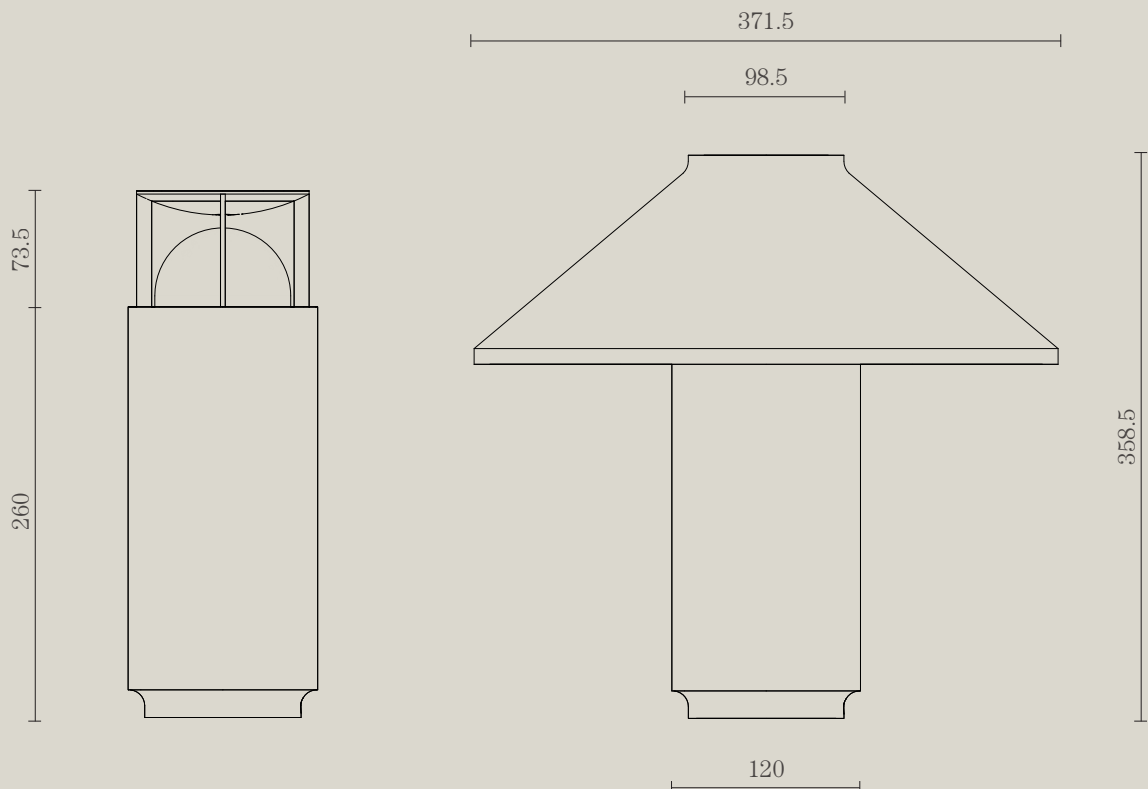

Aperture Workshop

Luna

Aperture Workshop

ITEM NUMBER:

Luna 002

SPECIFICATIONS

Product Material:	Sculpted selected solid American black walnut, frosted handblown glass diffuser & cast brass finished shade upstand.
Product Finish:	Natural Wax Finish (low sheen)
Lamping:	A.W E27 LED, 1500lm
Cord & Control:	Black woven fabric with in-line black switch and AS/NZS standard plug. 2.0m Length.
IP Rating:	IP20 - Indoor Use Only
Product Weight (Assembled):	6.5 Kgs
Product Packaging Dimensions:	200 H x 413.5 W x 700 L
Product Packaging Weight:	7.0 Kgs

919 Rathdowne St,
Carlton North, VIC, 3054

@ aperture.workshop
W apertureworkshop.com.au

Aperture Workshop

MATERIALS & FINISHES:

Timber

Walnut - American Black Walnut

Solid Brass Shade Upstand

Aged Bronze